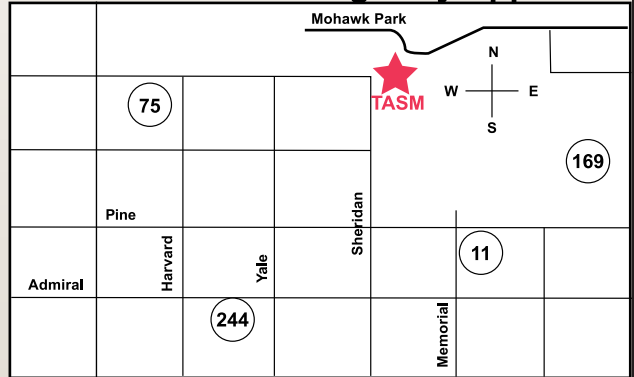

Tulsa Zoo

Oxley Nature Center

Mohawk Park

46th St. North (To US-169)

36th St. North/Port Rd (to US-75)

Broader View from Highway Approach

Secured Runway Gate Acces for Special Events ONLY

TASM Parking

Planetarium

Hanger One

N. 74th E. Ave.

Sparks Aviation

Evelyn's Restaurant

Runway (18R) for flybys & Air Approach to Sparks

Sheridan Road

TIA Runway Area

Apache St.

Tulsa International Airport Terminal

Young St.

71st E. Ave.

Airport Road

Sheridan Exit

Highway 11